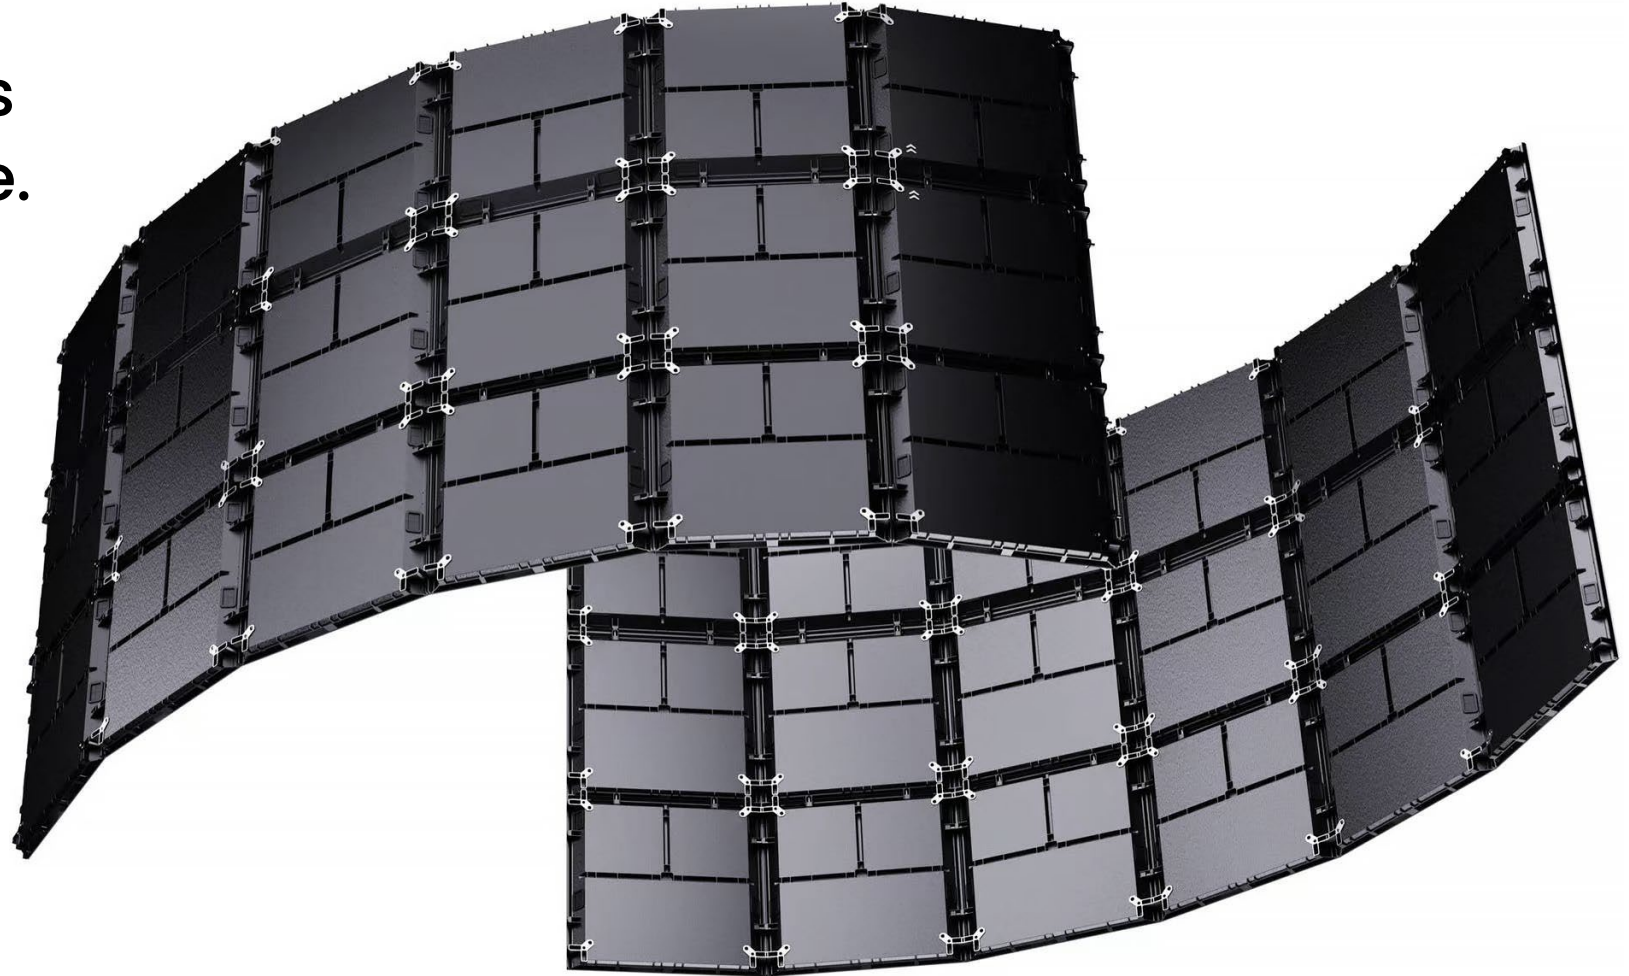

Brix

Impactrum

Brix

The benefits of
Fixed Panel, which
allows any
installation.

Optimized for
desired size
with 5 types of
panels.

500 x 1000 | 500 x 750 | 500 x 500 | 500 x 250 | 250 x 250

The panel sizes vary, and there are additional small panels that allow adjustment of the screen size in units of 250 mm.

Can install curved screens from any angle.

Supports both inner and outer curves.

You can use the Custom Connector to implement the curved surface you want, regardless of angle.

Installation of 90° screen in pillars or corners.

It's a screen that allows corner splitting. It's easy to resize the screen because various panel sizes are supported.

Wide range of pixel pitches.

Various pixel pitches are designed, which can be applied to most indoor projects.

Light and strong durability.

Brix is very light, characterized by only 19.4 kg/m².

Frameless 13 m Hanging Installation.

Based on its strong durability, a frameless hanging installation of up to 13m is possible.