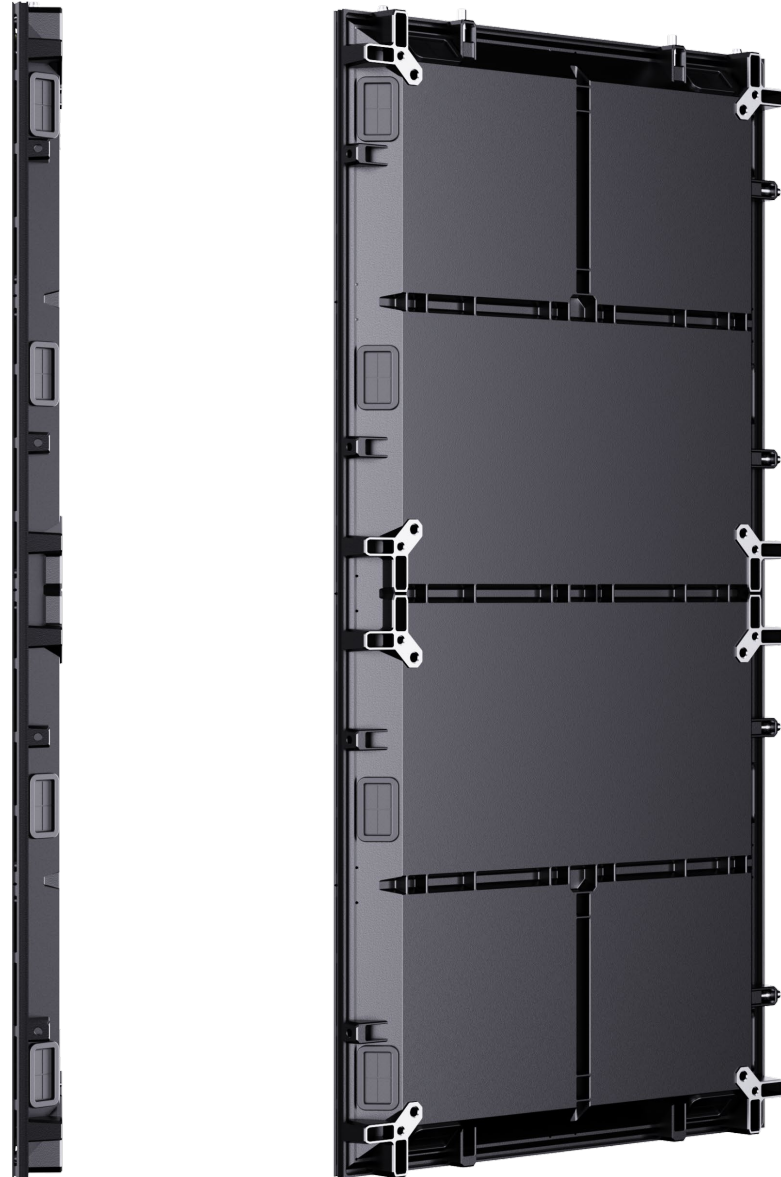

Brix

Impactrum

Brix

The benefits of
Fixed Panel, which
allows any
installation.

Optimized for
desired size
with 5 types of
panels.

500 x 1000 | 500 x 750 | 500 x 500 | 500 x 250 | 250 x 250

The panel sizes vary, and there are additional small panels that allow adjustment of the screen size in units of 250 mm.

Can install curved screens from any angle.

Supports both inner and outer curves.

You can use the Custom Connector to implement the curved surface you want, regardless of angle.

Installation of 90° screen in pillars or corners.

It's a screen that allows corner splitting. It's easy to resize the screen because various panel sizes are supported.

Wide range of pixel pitches.

Various pixel pitches are designed, which can be applied to most indoor projects.

Light and strong durability.

Brix is very light, characterized by only 19.4 kg/m².

Frameless 13 m Hanging Installation.

Based on its strong durability, a frameless hanging installation of up to 13m is possible.