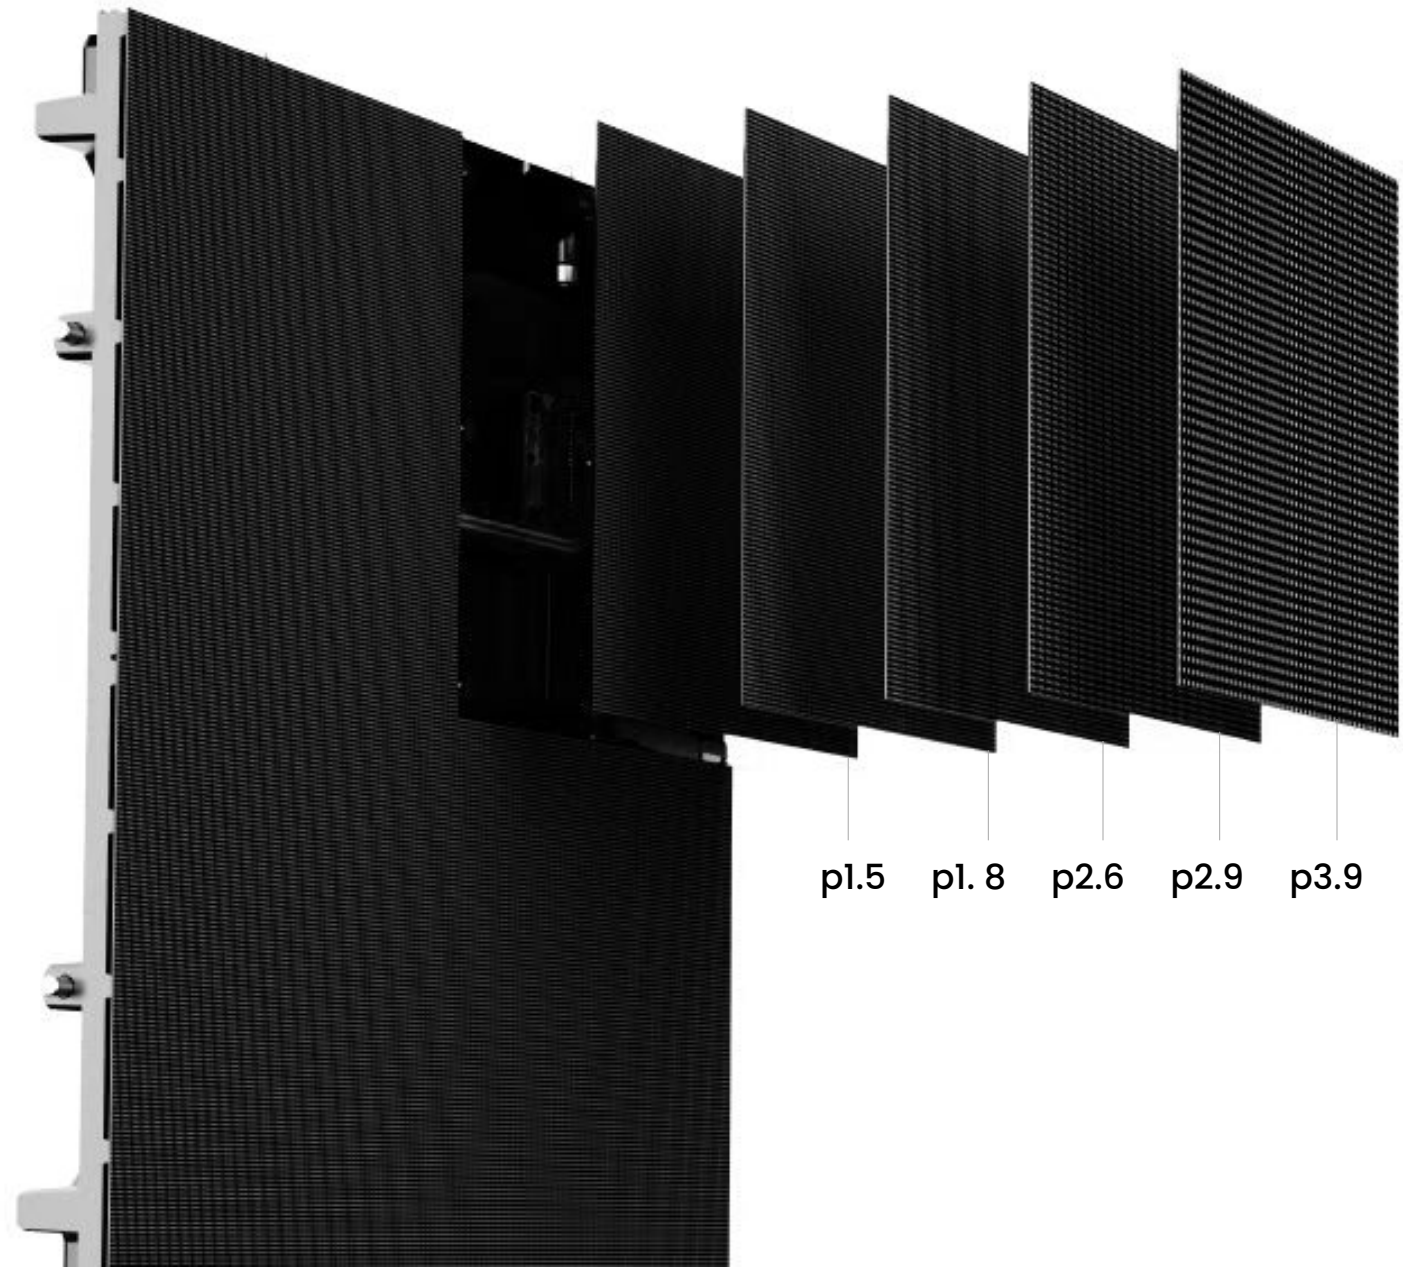

Brix

Impactrum

Brix

The benefits of
Fixed Panel, which
allows any
installation.

Optimized for
desired size
with 5 types of
panels.

500 x 1000 | 500 x 750 | 500 x 500 | 500 x 250 | 250 x 250

The panel sizes vary, and there are additional small panels that allow adjustment of the screen size in units of 250 mm.

Can install curved screens from any angle.

Supports both inner and outer curves.

You can use the Custom Connector to implement the curved surface you want, regardless of angle.

Installation of 90° screen in pillars or corners.

It's a screen that allows corner splitting. It's easy to resize the screen because various panel sizes are supported.

Wide range of pixel pitches.

Various pixel pitches are designed, which can be applied to most indoor projects.

Light and strong durability.

Brix is very light, characterized by only 19.4 kg/m².

Frameless 13 m Hanging Installation.

Based on its strong durability, a frameless hanging installation of up to 13m is possible.