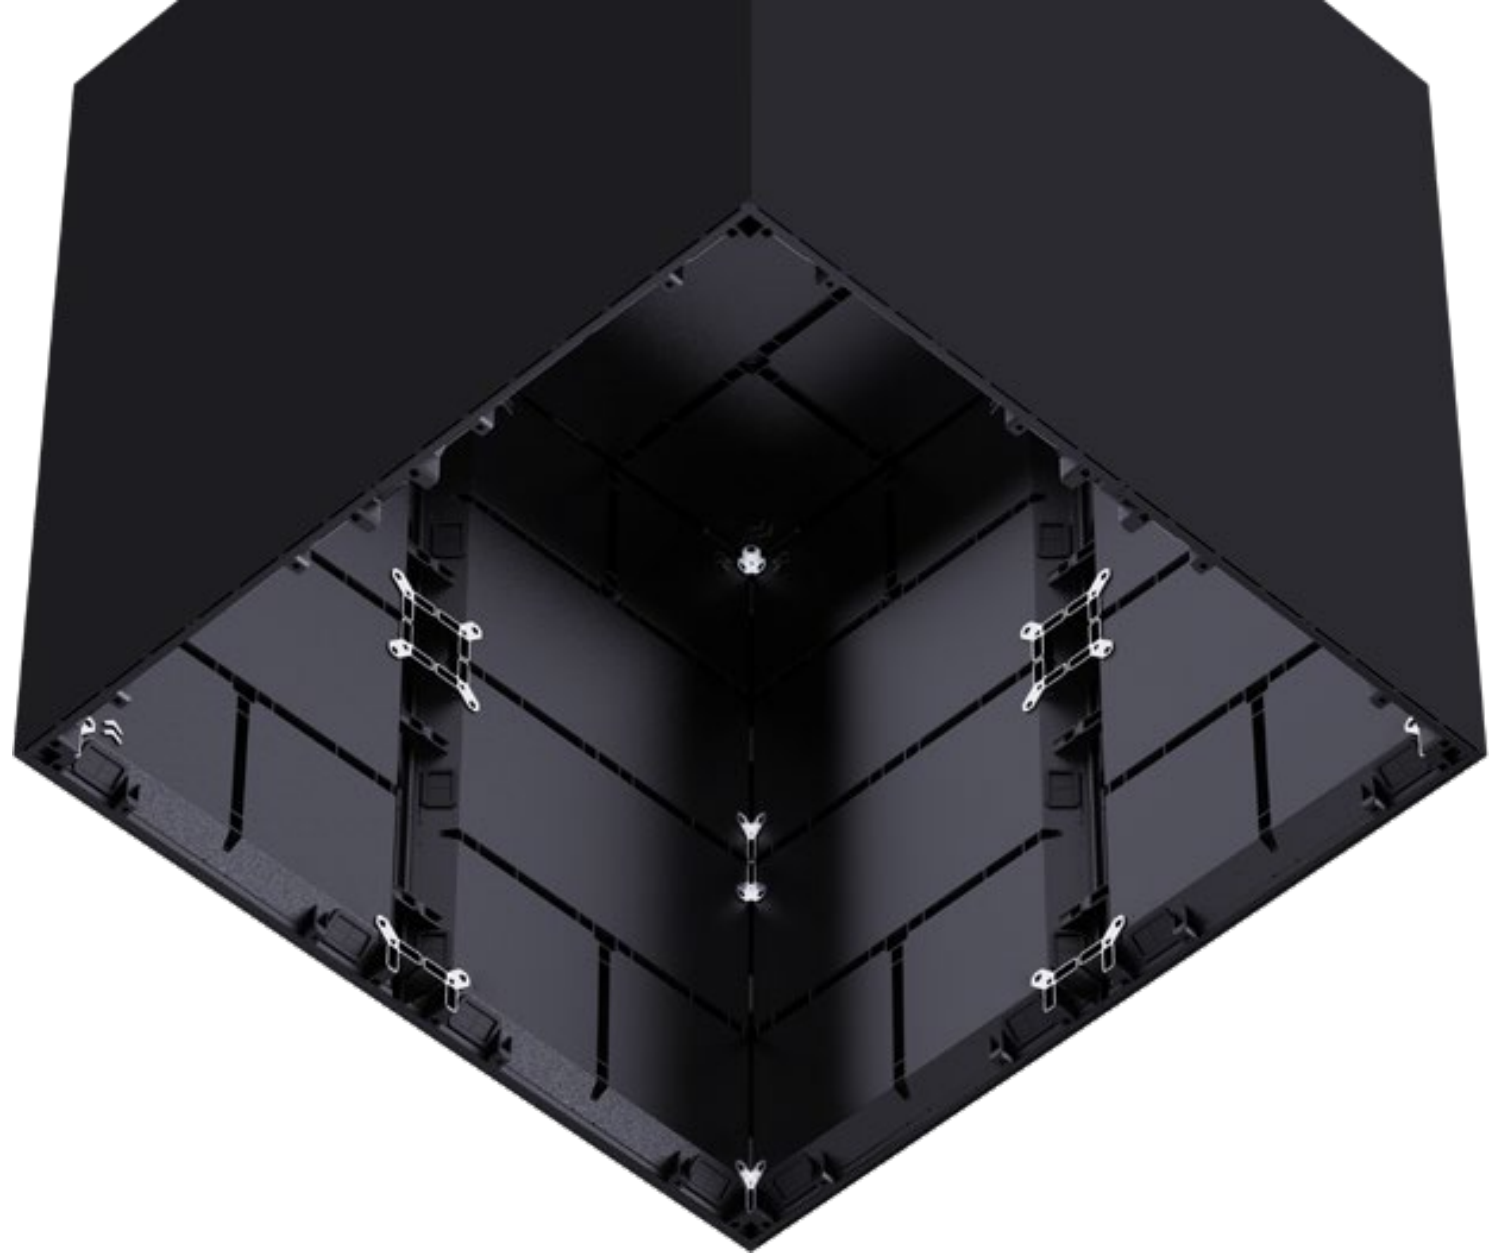

Brix

Impactrum

Brix

The benefits of
Fixed Panel, which
allows any
installation.

Optimized for
desired size
with 5 types of
panels.

500 x 1000 | 500 x 750 | 500 x 500 | 500 x 250 | 250 x 250

The panel sizes vary, and there are additional small panels that allow adjustment of the screen size in units of 250 mm.

Can install curved screens from any angle.

Supports both inner and outer curves.

You can use the Custom Connector to implement the curved surface you want, regardless of angle.

Installation of 90° screen in pillars or corners.

It's a screen that allows corner splitting. It's easy to resize the screen because various panel sizes are supported.

Wide range of pixel pitches.

Various pixel pitches are designed, which can be applied to most indoor projects.

Light and strong durability.

Brix is very light, characterized by only 19.4 kg/m².

Frameless 13 m Hanging Installation.

Based on its strong durability, a frameless hanging installation of up to 13m is possible.