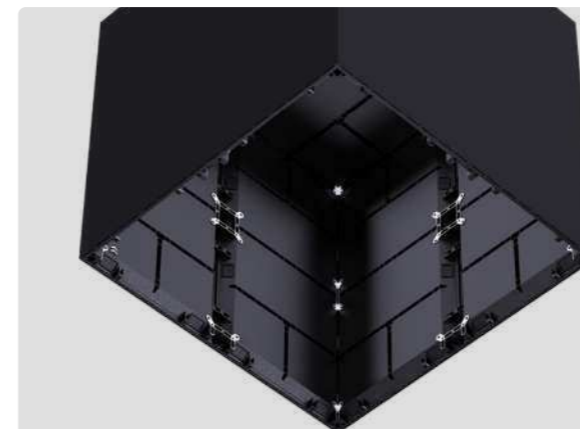

## The pinnacle of Fixed panels that can be installed in any way

This product can be installed as desired regardless of the angle .

# Displays not constrained by angles

Supports both Inner and Outer curves . By using a custom Connector , you can create the desired curved surface regardless of the angle .

## Pillar and corner installation possible with Splicing

It is possible to install a 90 ° screen on pillars or corners . Since it supports panels of all sizes, adjusting the screen size is also easy.