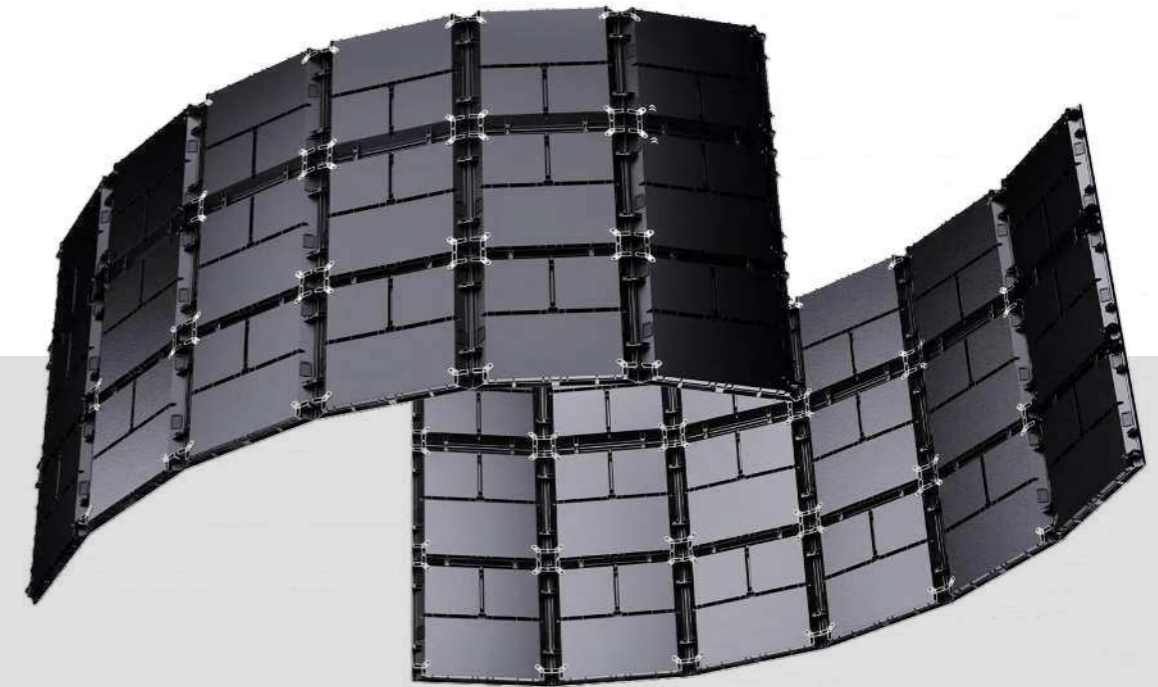

## The pinnacle of Fixed panels that can be installed in any way

This product can be installed as desired regardless of the angle .

# Displays not constrained by angles

Supports both Inner and Outer curves . By using a custom Connector , you can create the desired curved surface regardless of the angle .

## Pillar and corner installation possible with Splicing

It is possible to install a 90 ° screen on pillars or corners . Since it supports panels of all sizes, adjusting the screen size is also easy.