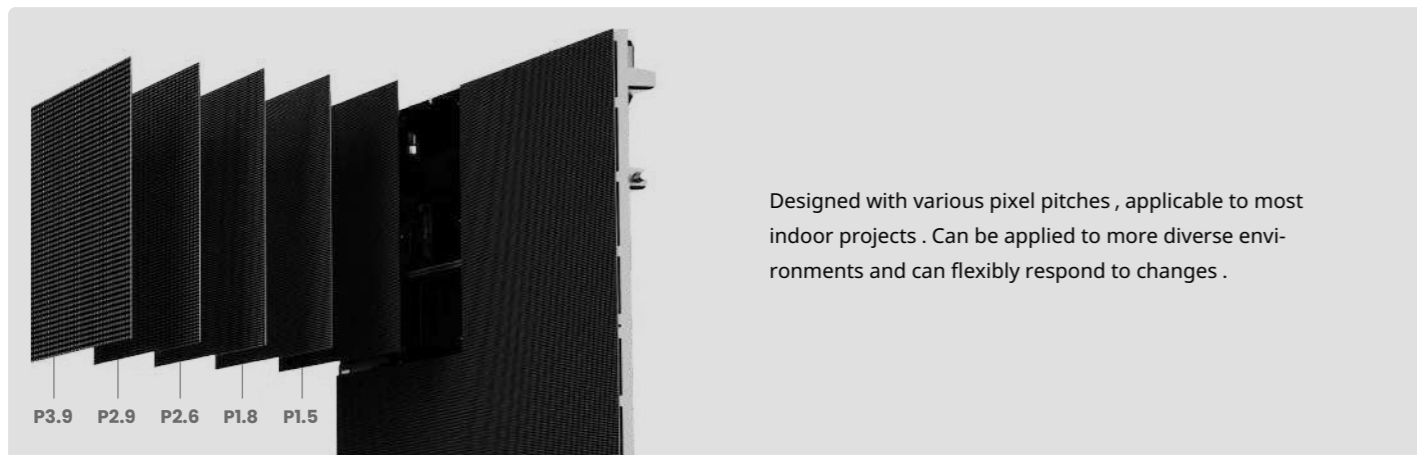

Indoor customized display solution

Designed with various pixel pitches , applicable to most indoor projects . Can be applied to more diverse environments and can flexibly respond to changes .

Brix specification

Product	Brix p 1.5	Brix p 1.8	Brix p 2.6	Brix p 2.9	Brix p 3.9
Pixel Pitch	1.5 mm	1.8 mm	2.6 mm	2.9 mm	3.9 mm
Brightness	600 nit	600 nit	800 nit	800 nit	800 nit
Panel Size	500x1000, 500x250 mm (Direction can be rotated)	500x1000, 500x250 mm (Direction can be rotated)	500x1000, 500x250 mm (Direction can be rotated)	500x1000, 500x250 mm (Direction can be rotated)	500x1000, 500x250 mm (Direction can be rotated)
Module Size	250 x 250 mm	250 x 250 mm	250 x 250 mm	250 x 250 mm	250 x 250 mm
Panel Resolution	160 x 160 px	264 x 528 px	192 x 384 px	168 x 336 px	128 x 256 px
Weight	19.4 kg/sqm	19.4 kg/sqm	19.4 kg/sqm	19.4 kg/sqm	19.4 kg/sqm
Refresh Rate	3,840 Hz (Option: 7,680 Hz)	3,840 Hz (Option: 7,680 Hz)	3,840 Hz (Option: 7,680 Hz)	3,840 Hz (Option: 7,680 Hz)	3,840 Hz (Option: 7,680 Hz)
Viewing Angle	160° (H, V)	160° (H, V)	160° (H, V)	160° (H, V)	160° (H, V)
Maintenance	Front	Front	Front	Front	Front
Power Consumption	Max. 500, Avg. 167 w/sqm	Max. 500, Avg. 167 w/sqm	Max. 500, Avg. 167 w/sqm	Max. 500, Avg. 167 w/sqm	Max. 500, Avg. 167 w/sqm
Life Span	70,000 hrs	70,000 hrs	70,000 hrs	70,000 hrs	70,000 hrs